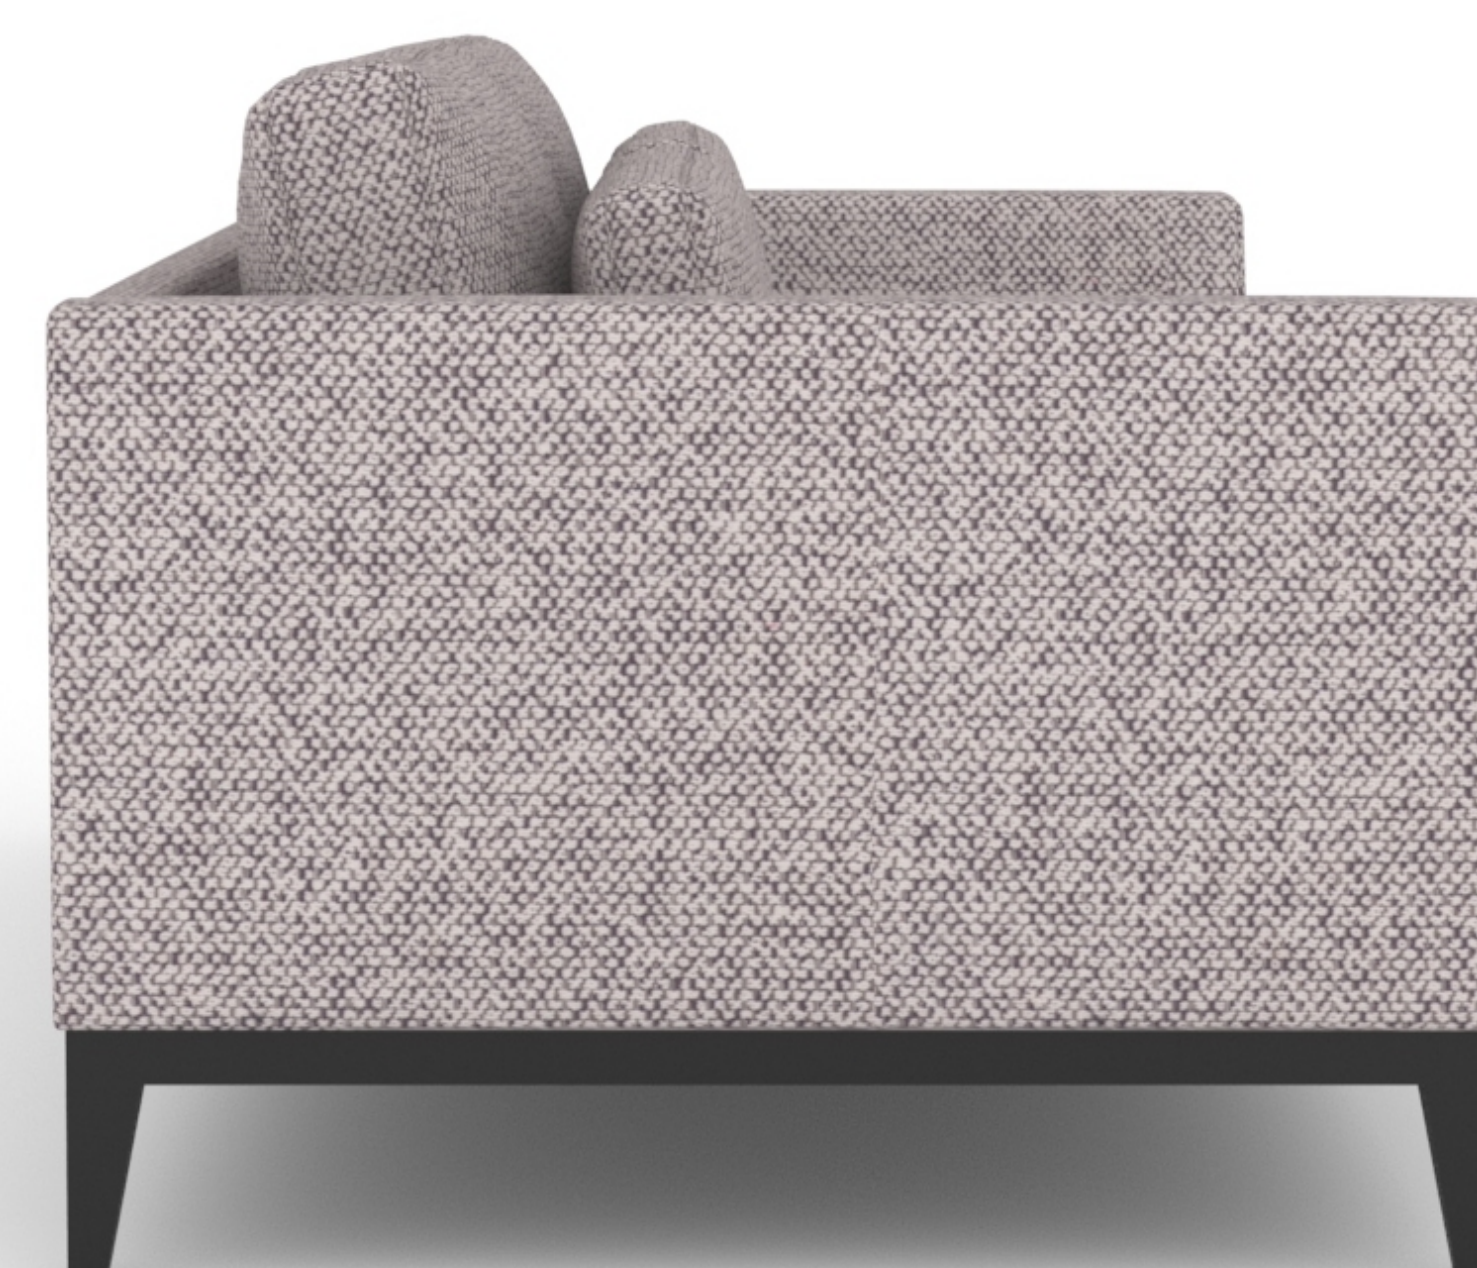

# ICON

upholstery collection

## Volante Collection

Made-to-order in any size, fabric, cushion fill & leg finish.

All styles are handcrafted-to-order and can be made in a wide variety of layouts, either as a single piece or a sectional.

Quantity of cushions can be customized based on sizing & layout.

Custom sizing, options & layouts available.

### Approx. Dimensions

Arm Width: 8"  
Arm Height: 26.5"  
Frame Depth: 42"  
Frame Height: 26.5"  
Overall Height: 32"  
Seat Height: 18.5"  
Seat Depth: 33" (w/o Back Pillow)