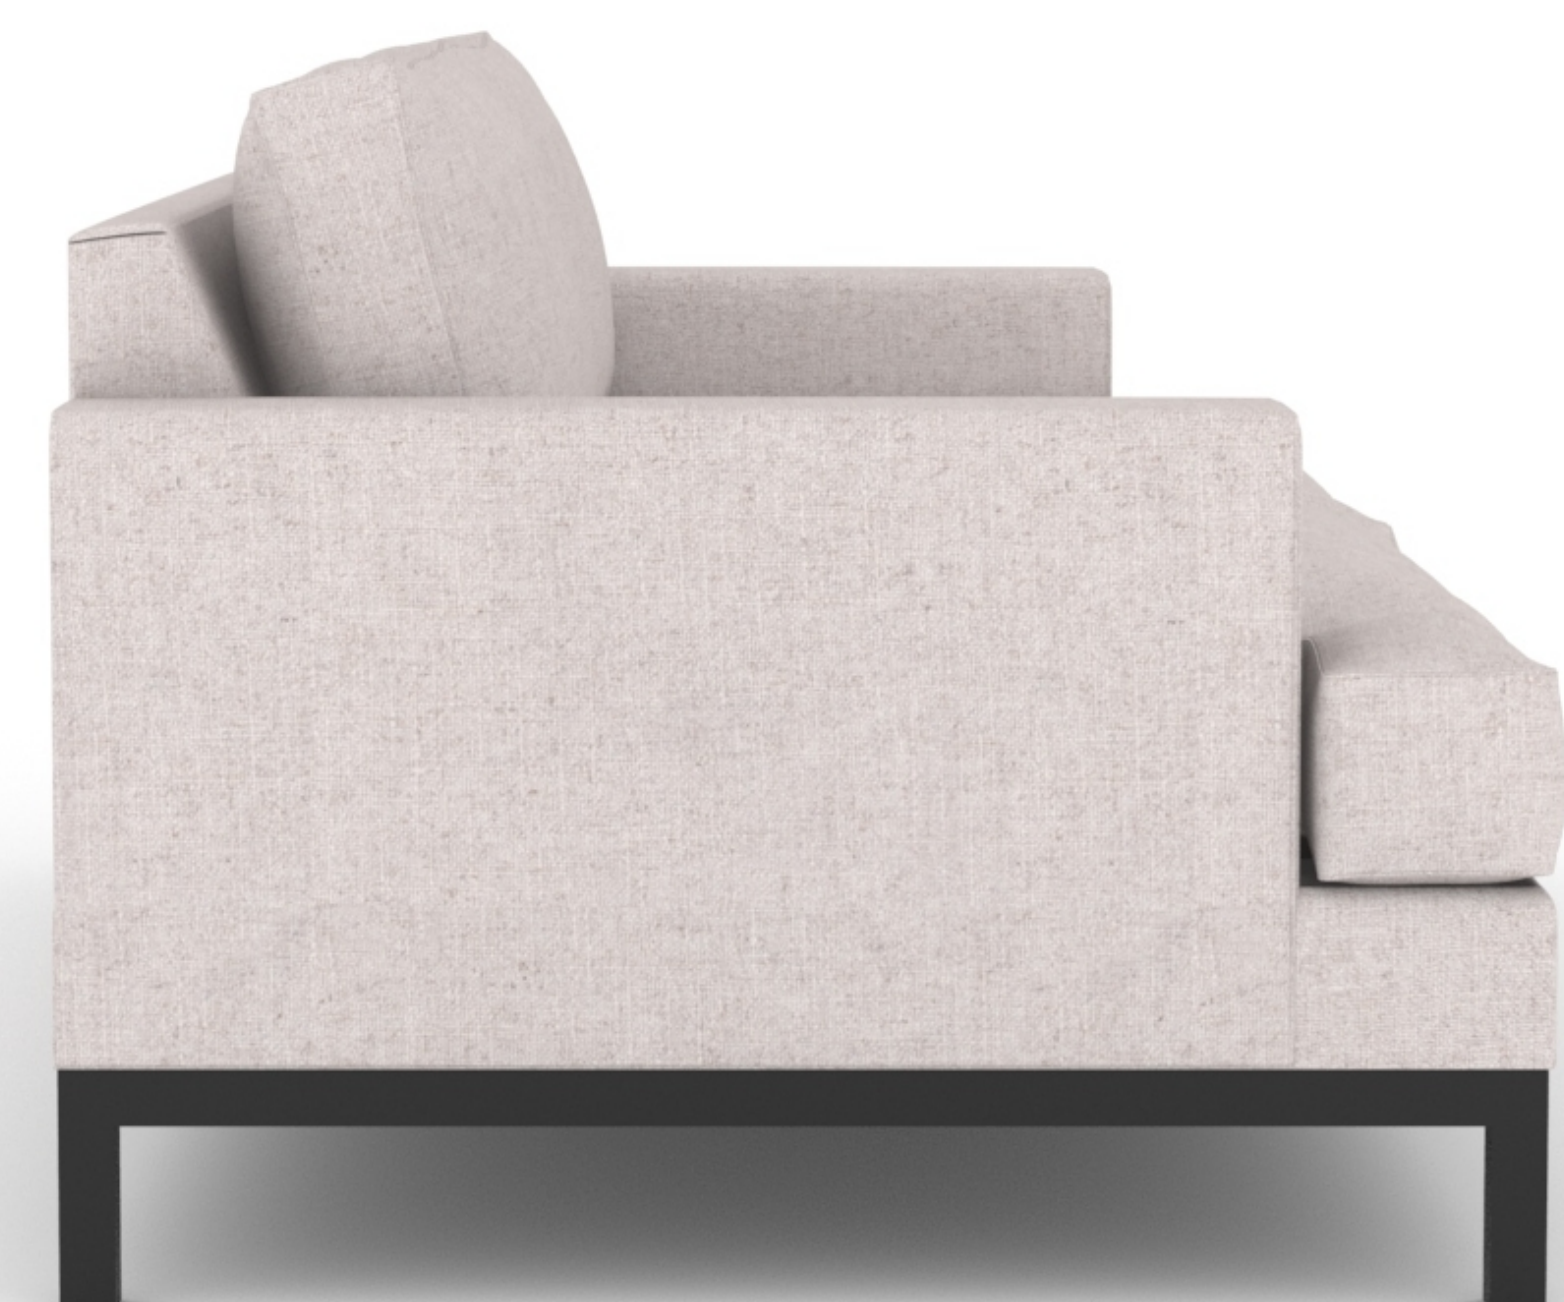

ICON

upholstery collection

Romo Collection

Made-to-order in any size, fabric, cushion fill & leg finish.

All styles are handcrafted-to-order and can be made in a wide variety of layouts, either as a single piece or a sectional.

Quantity of cushions can be customized based on sizing & layout.

Custom sizing, options & layouts available.

Approx. Dimensions

Arm Width: 6"
Arm Height: 24"
Frame Depth: 40"
Frame Height: 29"
Overall Height: 33"
Seat Height: 18"
Seat Depth: 30" (w/o Back Pillow)