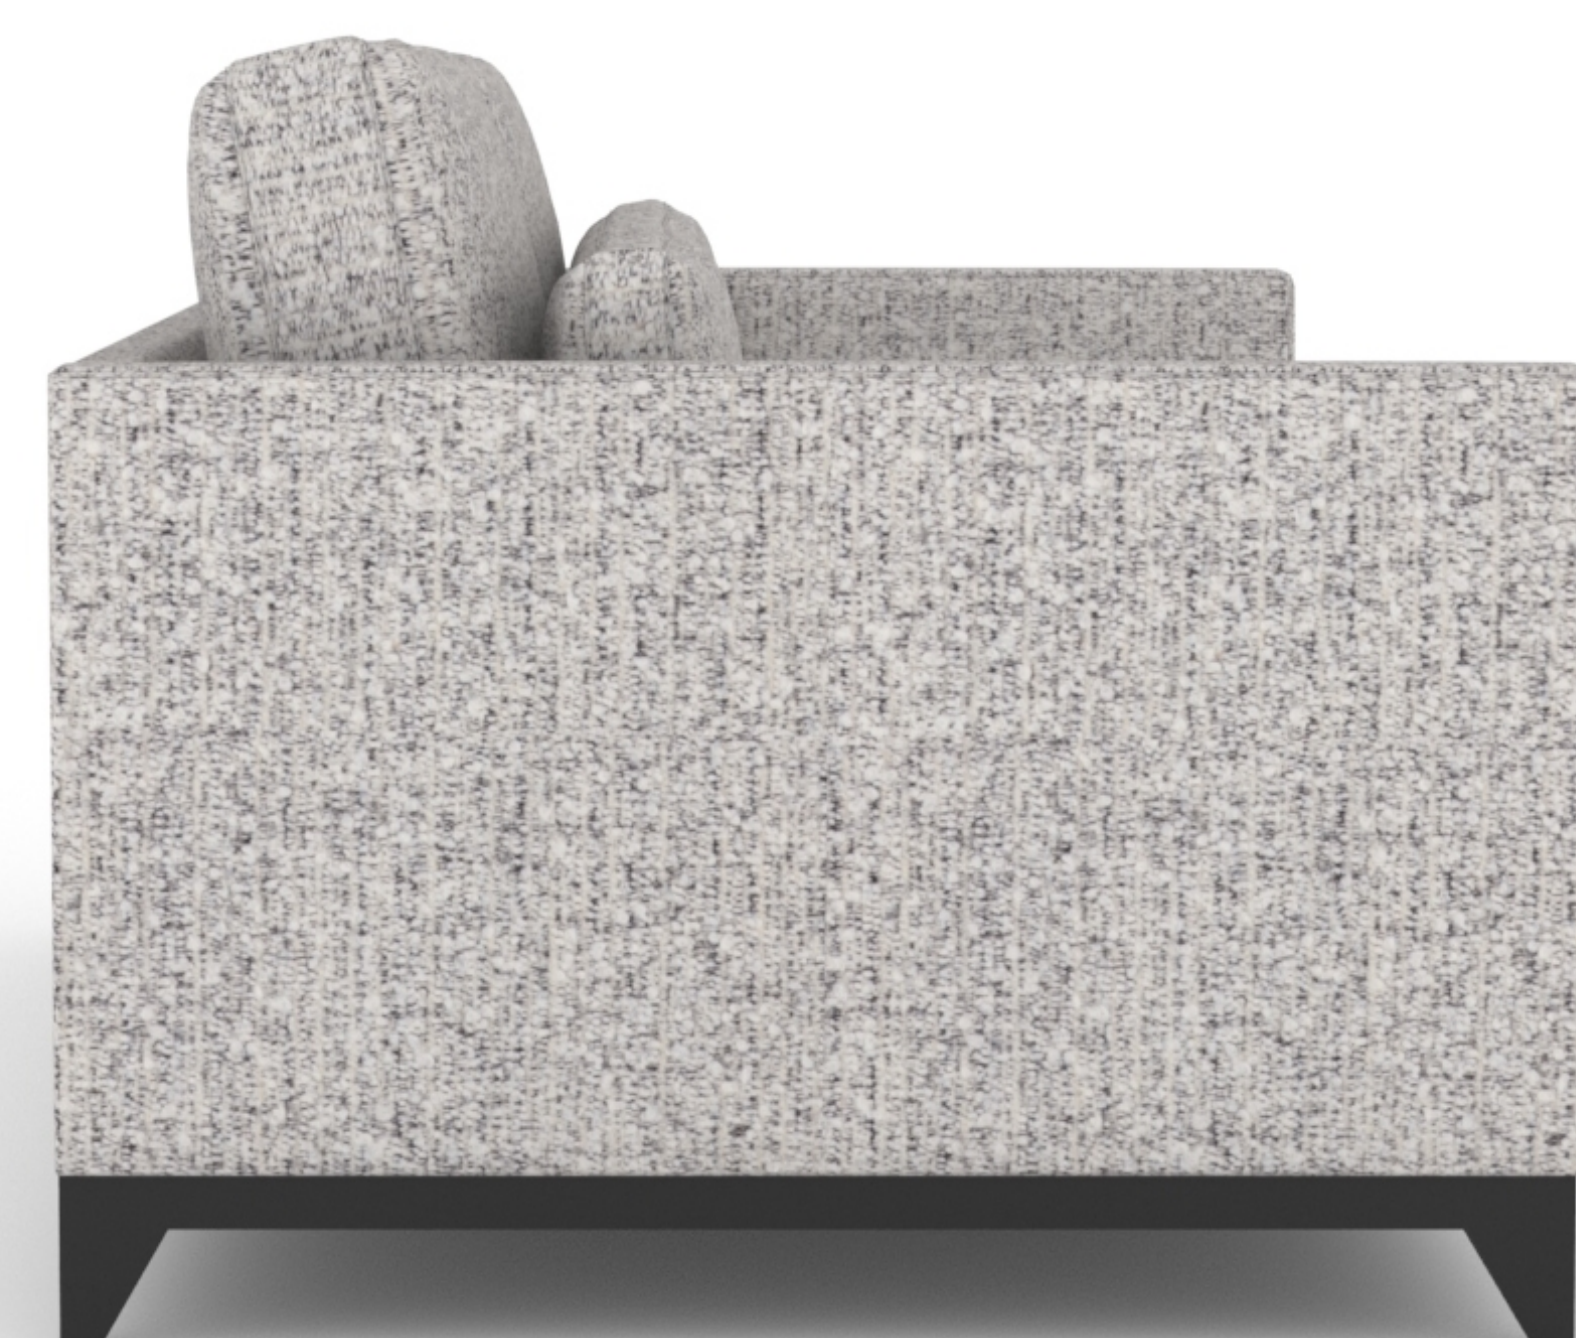

# ICON

upholstery collection

## Amalfi Collection

Made-to-order in any size, fabric, cushion fill & leg finish.

All styles are handcrafted-to-order and can be made in a wide variety of layouts, either as a single piece or a sectional.

Quantity of cushions can be customized based on sizing & layout.

Custom sizing, options & layouts available.

### Approx. Dimensions

- Arm Width: 4"
- Arm Height: 27"
- Frame Depth: 42"
- Frame Height: 27"
- Overall Height: 36"
- Seat Height: 18"
- Seat Depth: 34" (w/o Back Pillow)